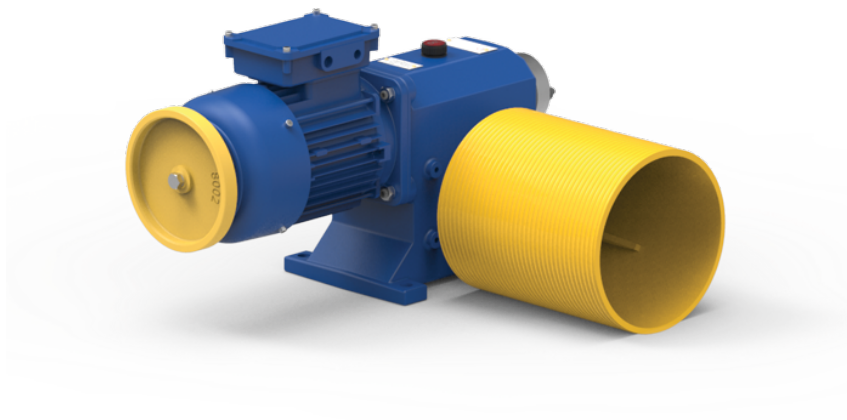

# M50T

## M50T

M50T - Montanari gearbox with drum for service lifts installations.

The standard drum has a diameter of 215 mm, ropes diameter of 6 mm, 1 groove and ride height max 19 m.

Special executions can be made according to the installation features.

### FEATURES

**Capacity / Traction force:** 115 – 146 kg max  
**Reduction ratios:** 1/53 – 1/41  
**Oil capacity:** 1l  
**Gearbox weight:** 55kg  
**Motor:** VVF 4 poles / 1,1 – 0,75 kW

**По вопросам продаж и поддержки обращайтесь:**